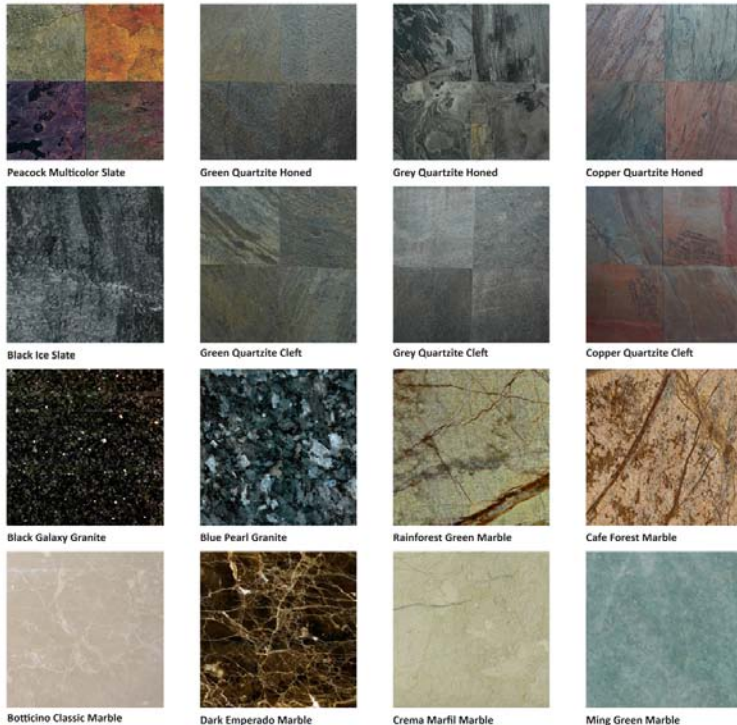

Imported Natural Stone

- Sizes: 12" x 12", 16" x 16", 24" x 24", slabs, and cut-to-size
- Lead time: limited stock - check on quantities

Limestone/Travertine

- Cleft
- Splitface
- Antique/Brushed

Marble/Onyx

- Honed
- Polished
- Tumbled

Slate/Quartzite

Granite

- Custom liners, mosaics, and murals (see Duna Brochure)
- Moldings and custom carvings (check on lead times)
- **Printing and website color representation is as accurate as possible. Variation is inherent in stone. Please request samples to verify color range.**