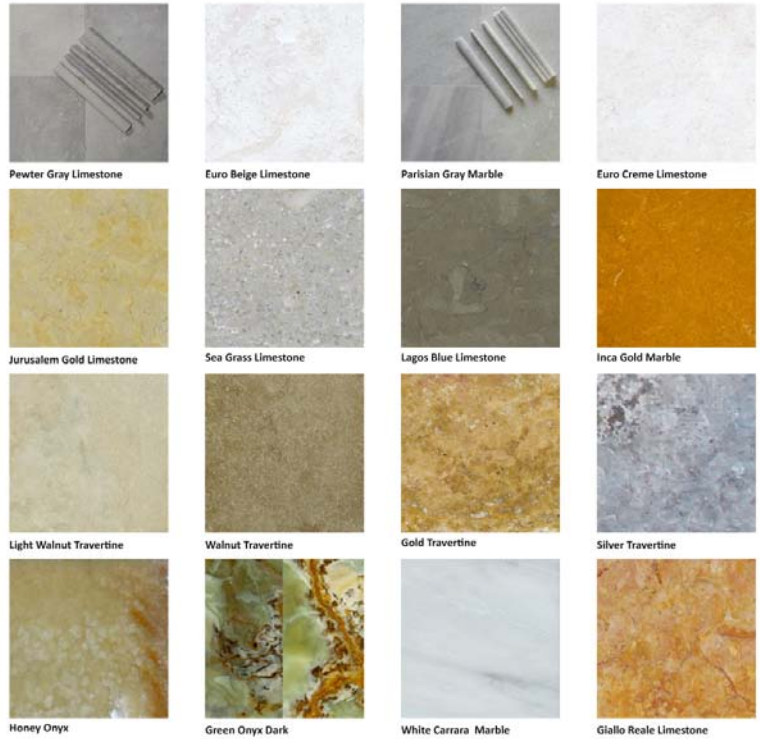

Imported Natural Stone

- Sizes: 12" x 12", 16" x 16", 24" x 24", slabs, and cut-to-size
- Lead time: limited stock - check on quantities

Limestone/Travertine

- Cleft
- Splitface
- Antique/Brushed

Marble/Onyx

- Honed
- Polished
- Tumbled

Slate/Quartzite

Granite

- Custom liners, mosaics, and murals (see Duna Brochure)
- Moldings and custom carvings (check on lead times)
- **Printing and website color representation is as accurate as possible. Variation is inherent in stone. Please request samples to verify color range.**