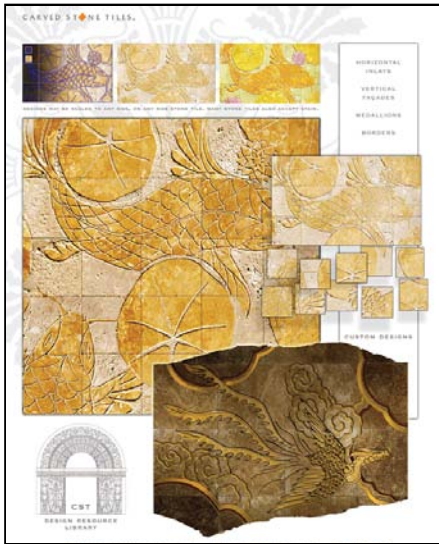

Duna Unique Stones Listellos and Murals

- Hand sculptured designs
- Over 100 standard patterns
- Custom options in stone, tile, and glass

Custom Design Options

Sketch

Color Rendering

Completed Mosaic

Carved Stone Tiles

Duna 3" x 12" Listello 3" x 6" Corner
Duarte 4.25" x 12" Listello 4.25" x 4.25" Corner
Golden Twig 6" x 12" Listello 6" x 6" Corner
Halls 4.125" x 12" Listello 4.125" x 4.125" Corner
Kharf 4.25" x 12" Listello 4.25" x 4" Corner
Kama 6" x 12" Listello
Phoenix 6" x 12" Listello 6" x 6" Corner
Wandelt 6" x 12" Listello 6" x 6" Corner

COLORS AVAILABLE:
Granite - Black Galaxy
Granite - Blue Pearl
Limestone - Giallo Beato
Limestone - Roman Beige
Limestone - Roman Gold
Limestone - Roman Blue
Limestone - Pector Grey
Limestone - Sea Green
Marble - Carrara Classic
Marble - Gold Jewel
Marble - Dark Espresso
Marble - Java Gold
Marble - Ming Green
Marble - Portofino Grey
Marble - Rainforest Green
Marble - White Carrara
Onyx - Honey
Onyx - Dark Green
Quartzite - Copper Cliff
Quartzite - Copper Strand
Quartzite - Green Cliff
Quartzite - Green Hound
Quartzite - Green Cliff
Quartzite - Grey Hound
Slate - Black Ice
Slate - French Multicolor
Travertine - Gold
Travertine - Silver
Travertine - Walnut
Travertine - Walnut Light

Litho: Stone + Glass + Wood

- Applied art and patterns
- Multiple media - stone, glass, and wood
- Large panel options 12" x 12" up to 4' x 8'

- Handmade in the USA
- Unlimited design choices
- Recycled options